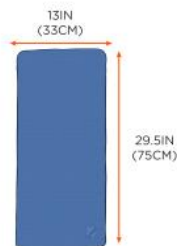

WORKDAY TO WEEKEND

For more information and full size images, visit <https://www.ergodyne.com/chill-its-6602-evaporative-cooling-towel-pva>